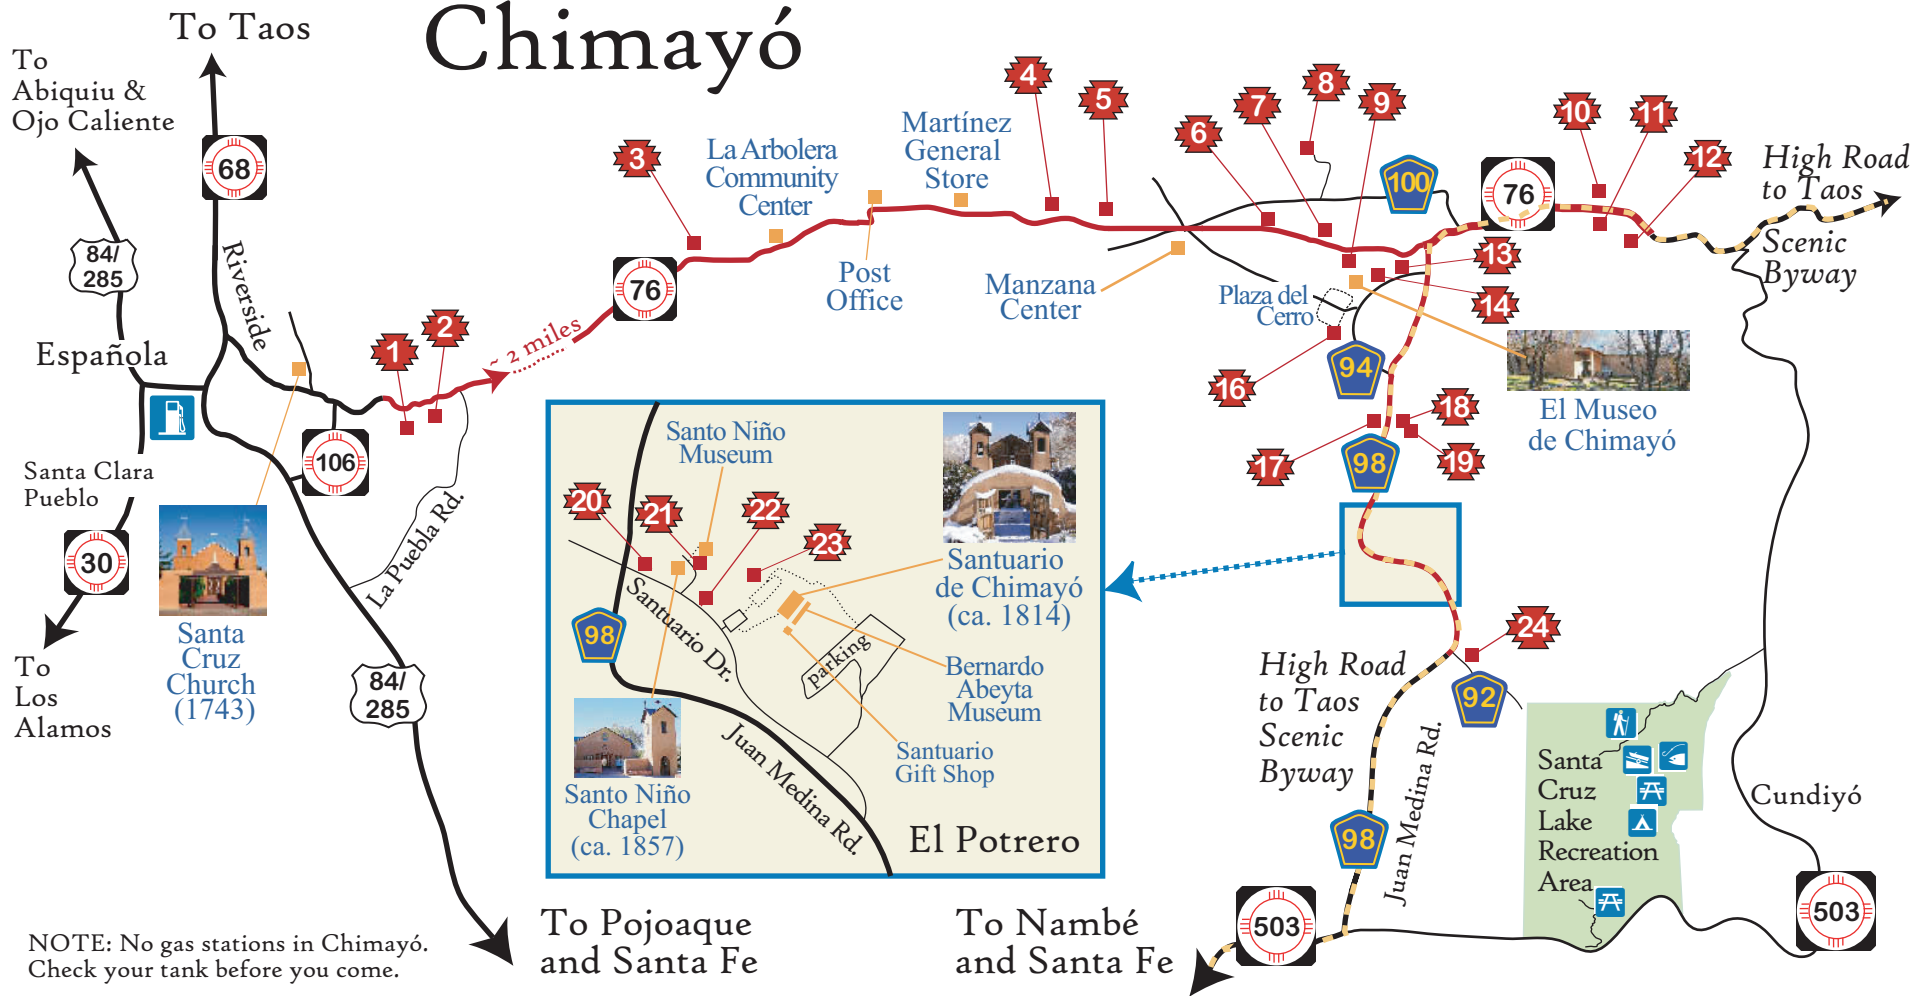

Chimayó

- 1 Studio of Diana Bryer
- 2 Theresa's Art Gallery & Studio
- 3 Ortiz Gallery
- 4 Chimayó Trading & Mercantile
- 5 Los Vigiles Living Traditions Fiber Studio & Supply
- 6 Chimayó Chili Red Tavern
- 7 Trujillo's Weaving Shop

- 8 Casa Escondida B&B
- 9 Ellen Chavez de Leitner Arts
- 10 Centinela Traditional Arts
- 11 El Mesón de la Centinela
- 12 Oviedo Carvings & Bronze
- 13 Galería Ortega
- 14 Ortega's Weaving Shop
- 16 Rancho de Manzanita B&B

- 17 Rancho de Chimayó Hacienda
- 18 Rancho de Chimayó Restaurante
- 19 Rancho de Chimayó Collection Galería
- 20 Medina's Chimayó Art Place
- 21 Santo Niño Gallery
- 22 El Potrero Trading Post
- 23 Léona's Restaurante
- 24 Acequia Madres Studio

Funded in part by Santa Fe and Rio Arriba County Lodger's Tax Boards, Los Alamos National Laboratory Foundation, and New Mexico Tourism Department. Sponsored by the Chimayó Conservation Corps.

LOS ALAMOS
NATIONAL LABORATORY
FOUNDATION